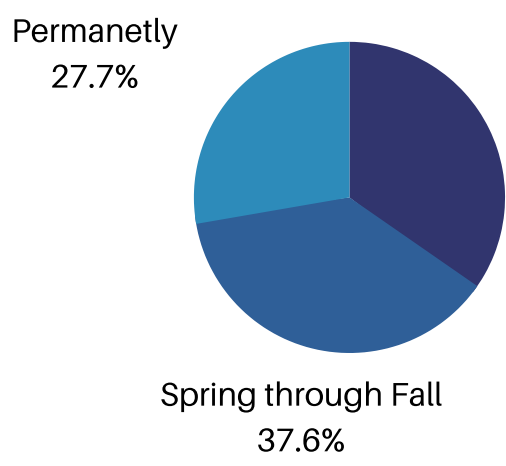

When should Gay Street be closed to vehicles?

Thursday thru Sunday
58.4%

24/7
41.6%

THE FUTURE OF GAY STREET

West Chester BID

What time of year should Gay Street be closed?

West Chester Business Improvement District