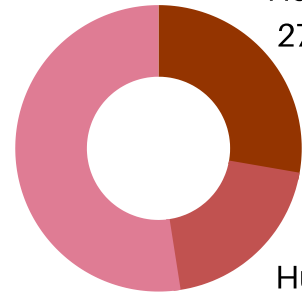

THE FUTURE OF GAY STREET

West Chester BID

DID THE CLOSURE HELP OR HURT YOUR BUSINESS DURING THE LAST TWO YEARS?

No Impact
52.5%

Helped
27.7%

Hurt
19.8%

DO YOU SUPPORT CLOSING GAY STREET IN SOME FASHION IN 2022?