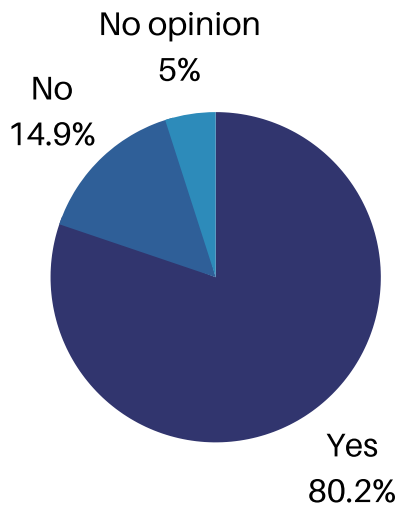

THE FUTURE OF GAY STREET

West Chester BID

DID THE CLOSURE HELP OR HURT YOUR BUSINESS DURING THE LAST TWO YEARS?

No Impact
52.5%

Helped
27.7%

Hurt
19.8%

DO YOU SUPPORT CLOSING GAY STREET IN SOME FASHION IN 2022?