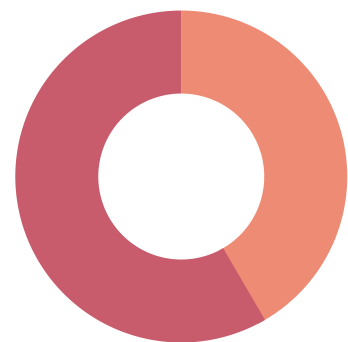

THE FUTURE OF GAY STREET

West Chester BID

DID THE CLOSURE HELP OR HURT YOUR BUSINESS DURING THE LAST TWO YEARS?

No Impact
52.5%

Helped
27.7%

Hurt
19.8%

DO YOU SUPPORT CLOSING GAY STREET IN SOME FASHION IN 2022?

When should Gay Street be closed to vehicles?

Thursday thru Sunday
58.4%

24/7
41.6%