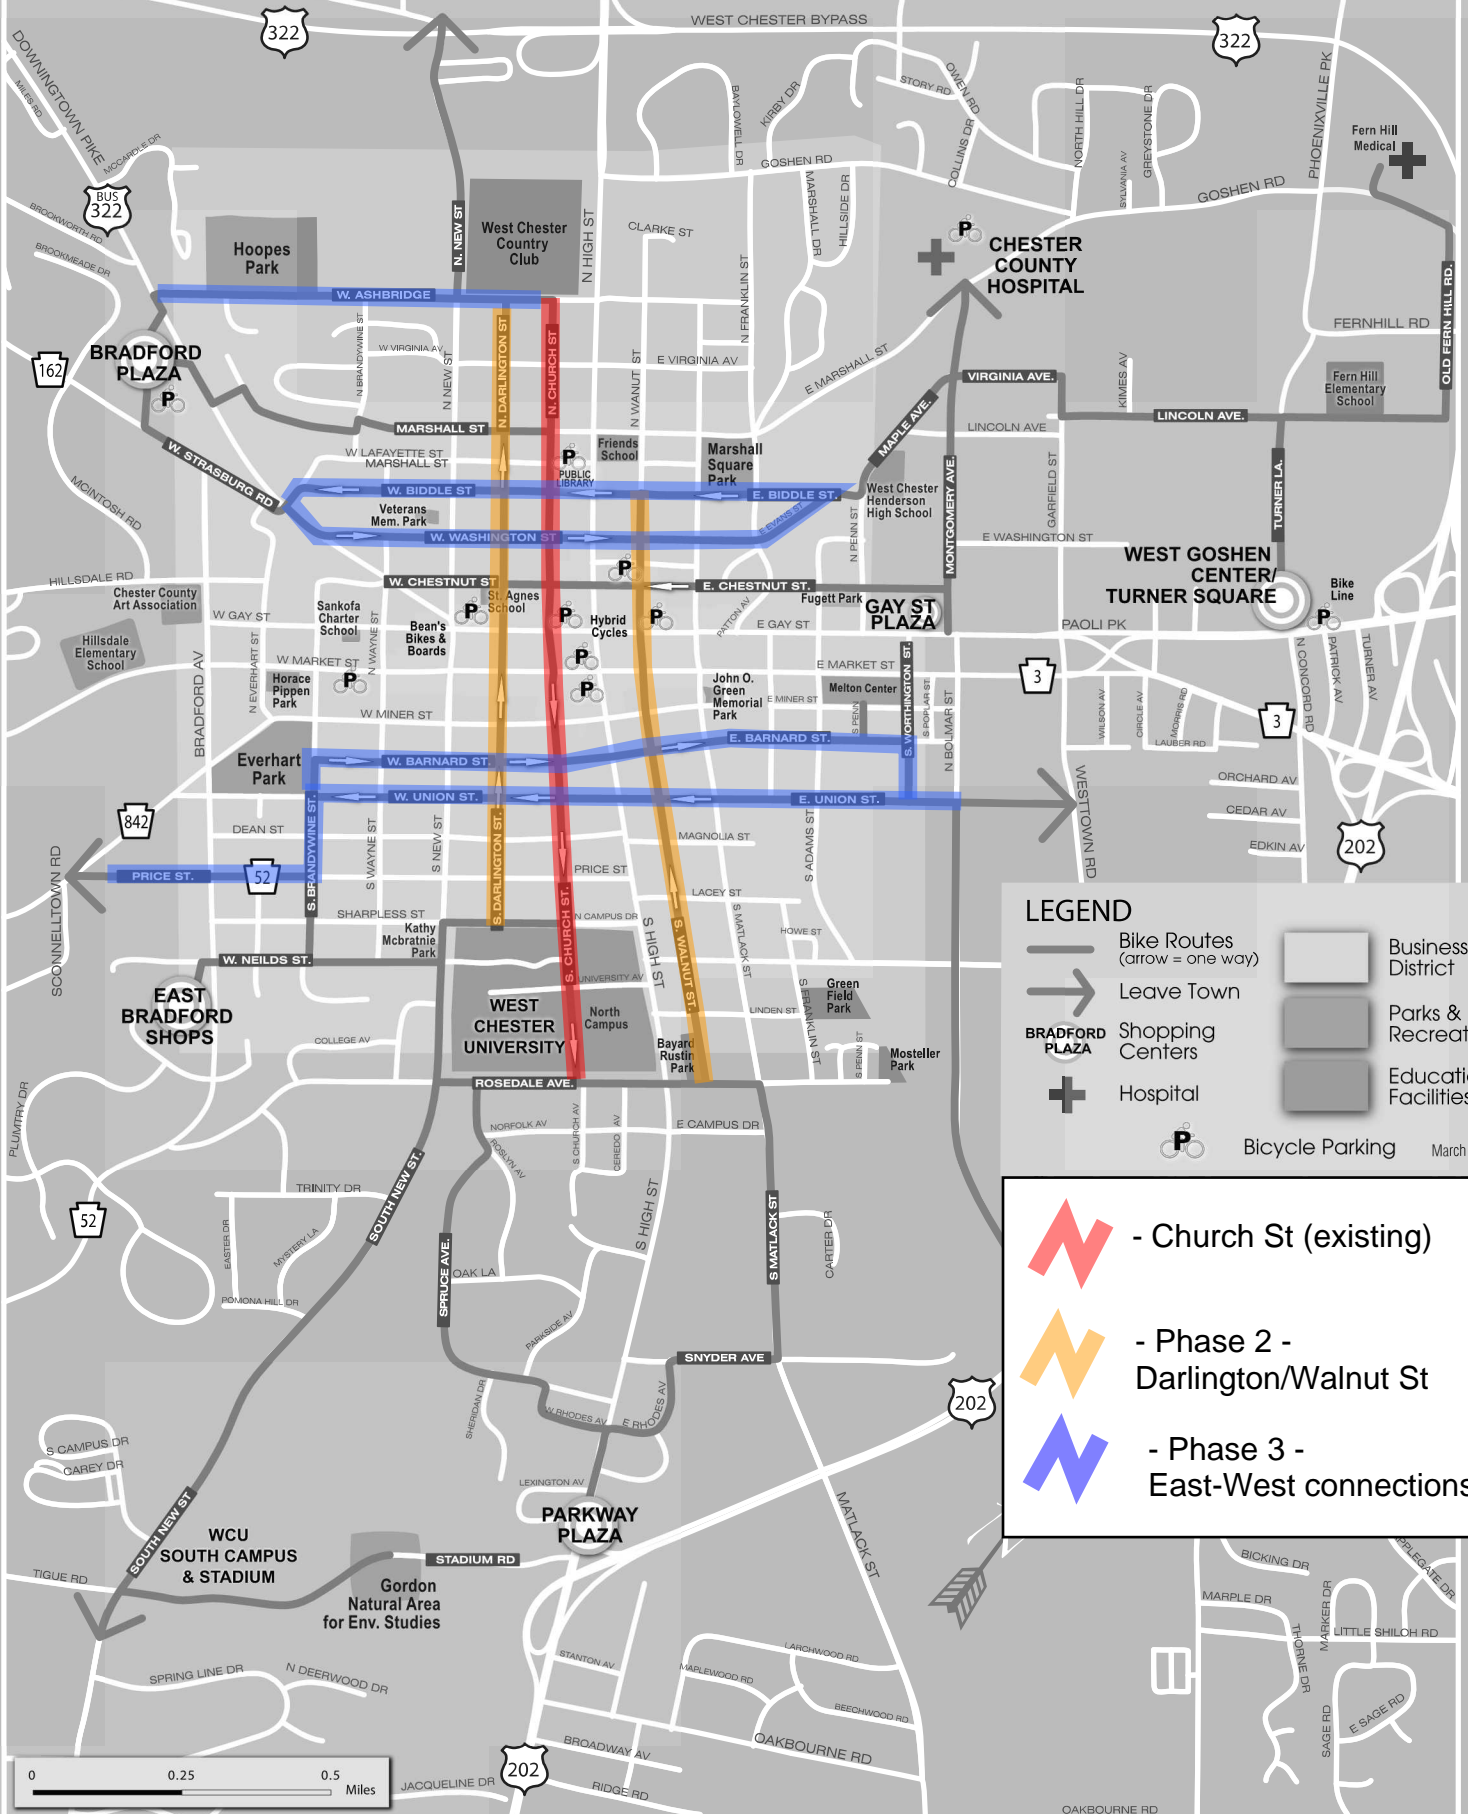

# Bicycle Routes in the Borough Of West Chester

Chester County Cycling Coalition • [www.BicycleCoalition.org/member/chester](http://www.BicycleCoalition.org/member/chester)

## LEGEND

- Bike Routes (arrow = one way)
  - Leave Town
  - Shopping Centers
  - Hospital
  - Bicycle Parking
  - Business District
  - Parks & Recreation
  - Educational Facilities
- March 2013

- Church St (existing)
- Phase 2 - Darlington/Walnut St
- Phase 3 - East-West connections